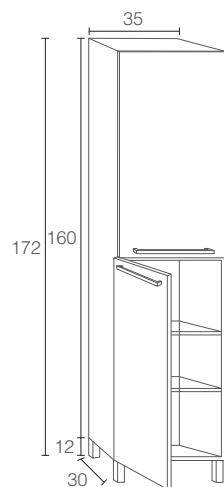

06 ELVA - 1B

CODE	A	PVP
CEL06172	172	756€