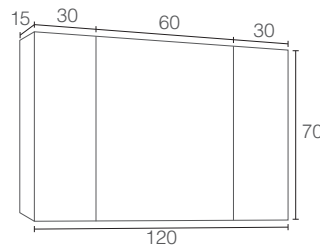

08 Espejos / Mirrors / Mirrors

CAMERINO PARIS *

CODE	A	PVP
CP086	60	521€

CAMERINO PARIS *

CODE	A	PVP
CP088	80	678€

CAMERINO PARIS *

CODE	A	PVP
CP0810	100	741€

CAMERINO PARIS *