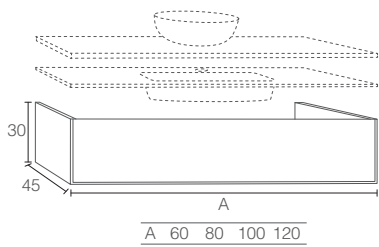

01 Mueble / Meuble / Vanity

01 LEA - 1 seno

CODE	A	PVP
LE016	60	480€
LE018	80	515€
LE0110	100	538€
LE01121	120	581€