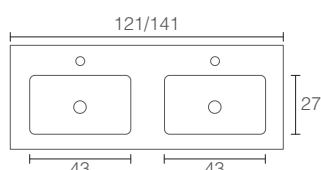

naturale

Madera Natural / Bois Naturel / Natural Wood

nude

nogal

oak

COMPLEMENTOS
COMPLÉMENTS
COMPLEMENTS

HERO SOLID SURFACE

A	43	53
B	61	81/101/121/141