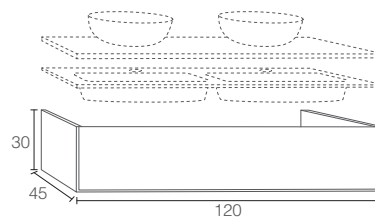

01 LEA - 2 senos

CODE	A	PVP
LE01122	120	637€

A MEDIDA / SUR MESURE / BESPOKE