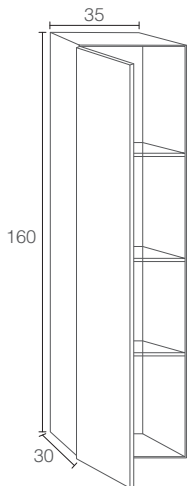

06 Columnas / Colones / Columns

06 LEA

CODE	A	PVP
CLE06160	160	651€