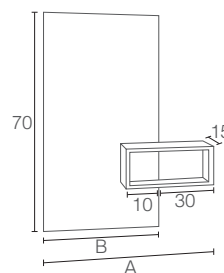

ELVA

CODE	A	PVP
EEL0811	110	246€
EEL0813	130	261€
EEL0815	150	279€

A 110 130 150
B 80 100 120