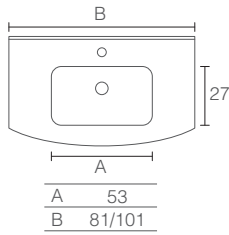

NEW PORT SOLID SURFACE

1 seno

CODE	B	PVP
LNP0681	81	382€
LNP06101	101	477€